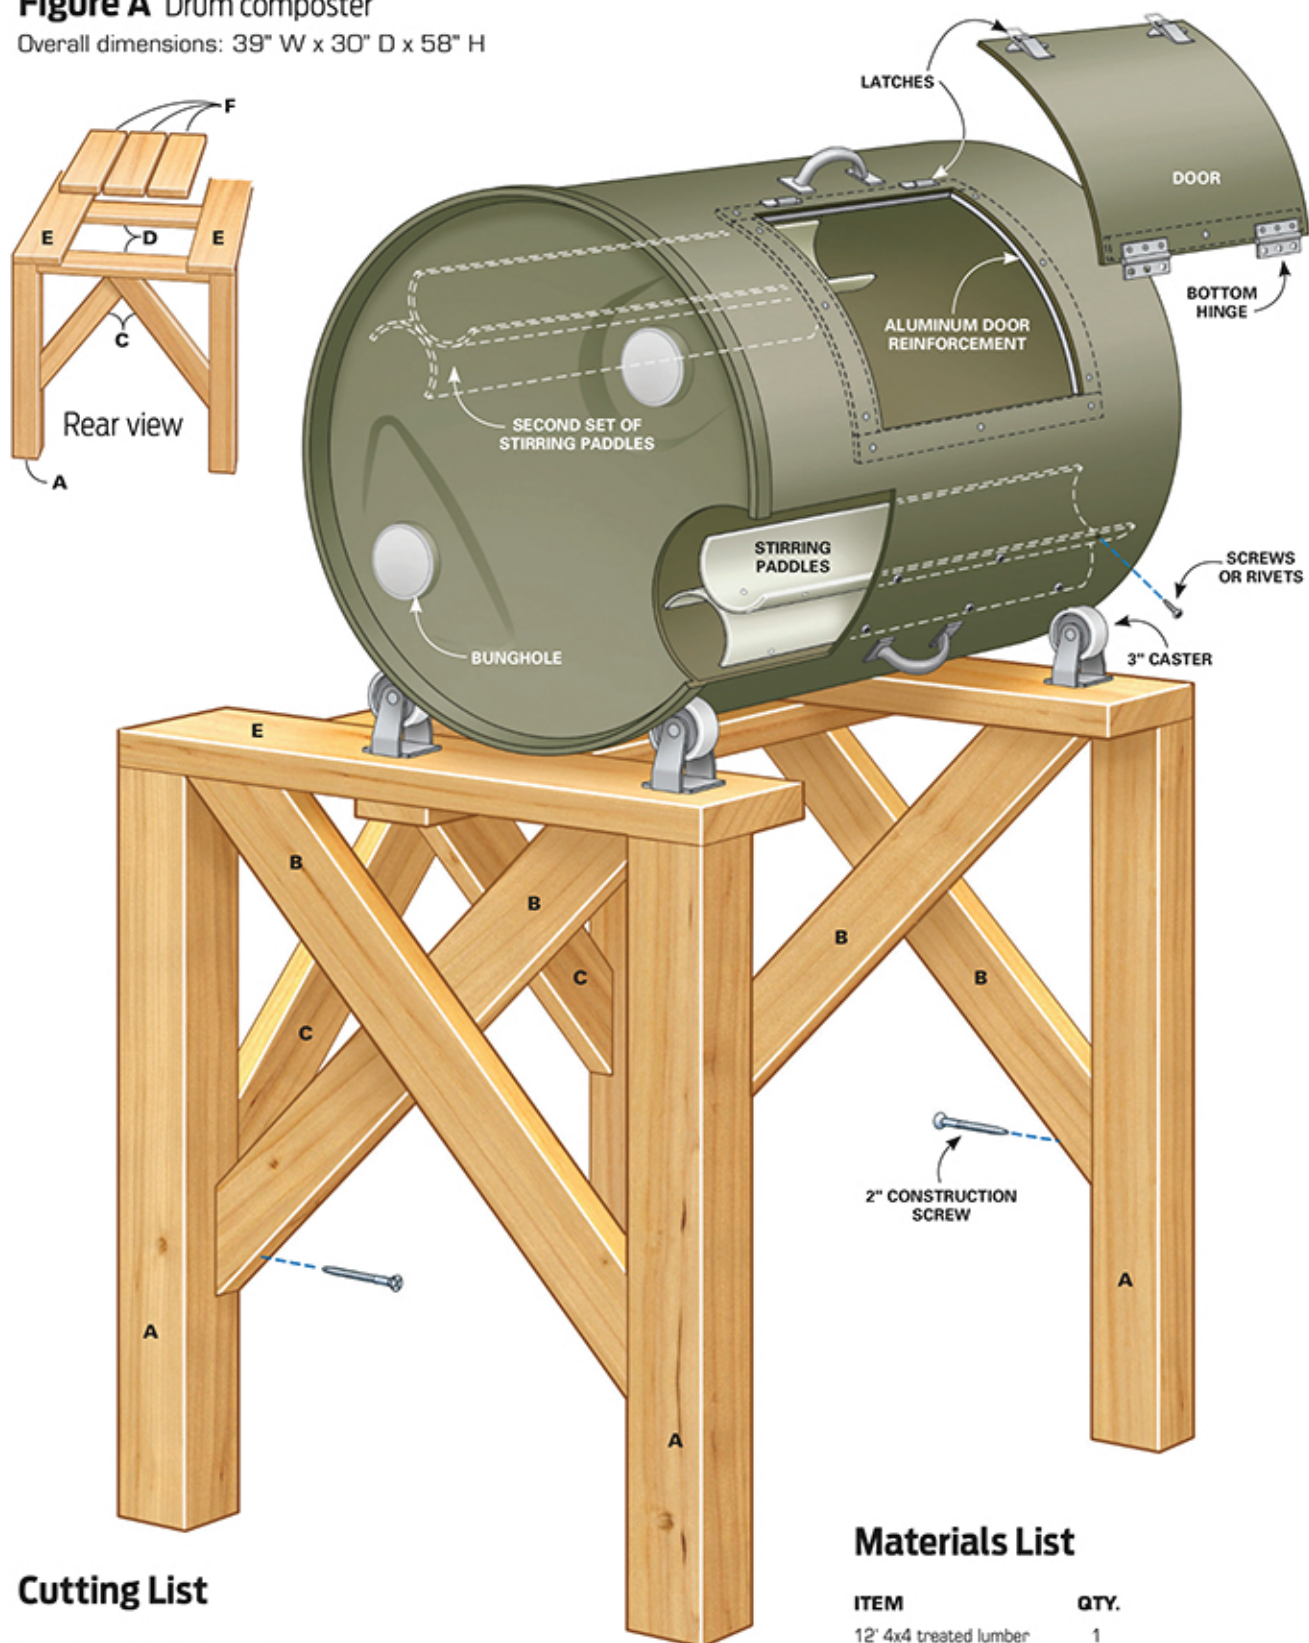

## Figure A Drum composter

Overall dimensions: 39" W x 30" D x 58" H

### Cutting List

#### KEY. QTY. SIZE & DESCRIPTION

A	4	4x4 x 32-1/2" (legs)
B	4	2x4 x 32-3/8" (side braces; cut at 45-degree angle, long point to long point)
C	2	2x4 x 30" (back braces; cut at 45-degree angle, long point to long point)
D	2	2x4 x 32" (cross braces)
E	2	2x8 x 30" (drum deck)
F	3	2x8 x 13-1/2" (deck, evenly spaced; optional)

### Materials List

ITEM	QTY.
12' 4x4 treated lumber	1
8' 2x4 treated lumber	3
10' 2x8 treated lumber	1
6' of 4" PVC pipe	

Rivets (aluminum), nuts and bolts (stainless steel), hinges, handles, 1" flat aluminum stock, latches, exterior screws, 3" casters.