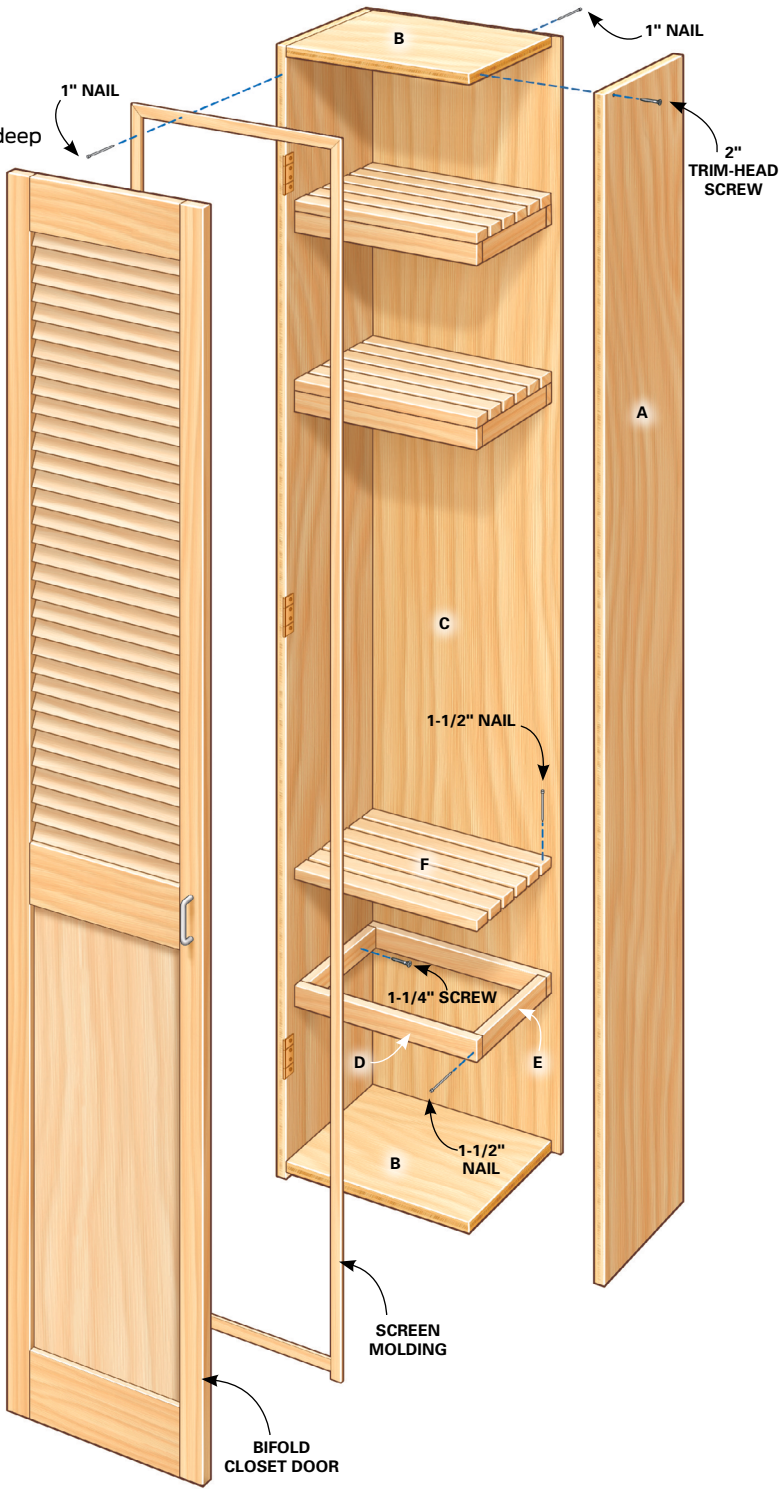

Figure A Locker construction

Overall Dimensions:
16-1/2" wide x 81" tall x 12-1/4" deep

1/4" PLYWOOD