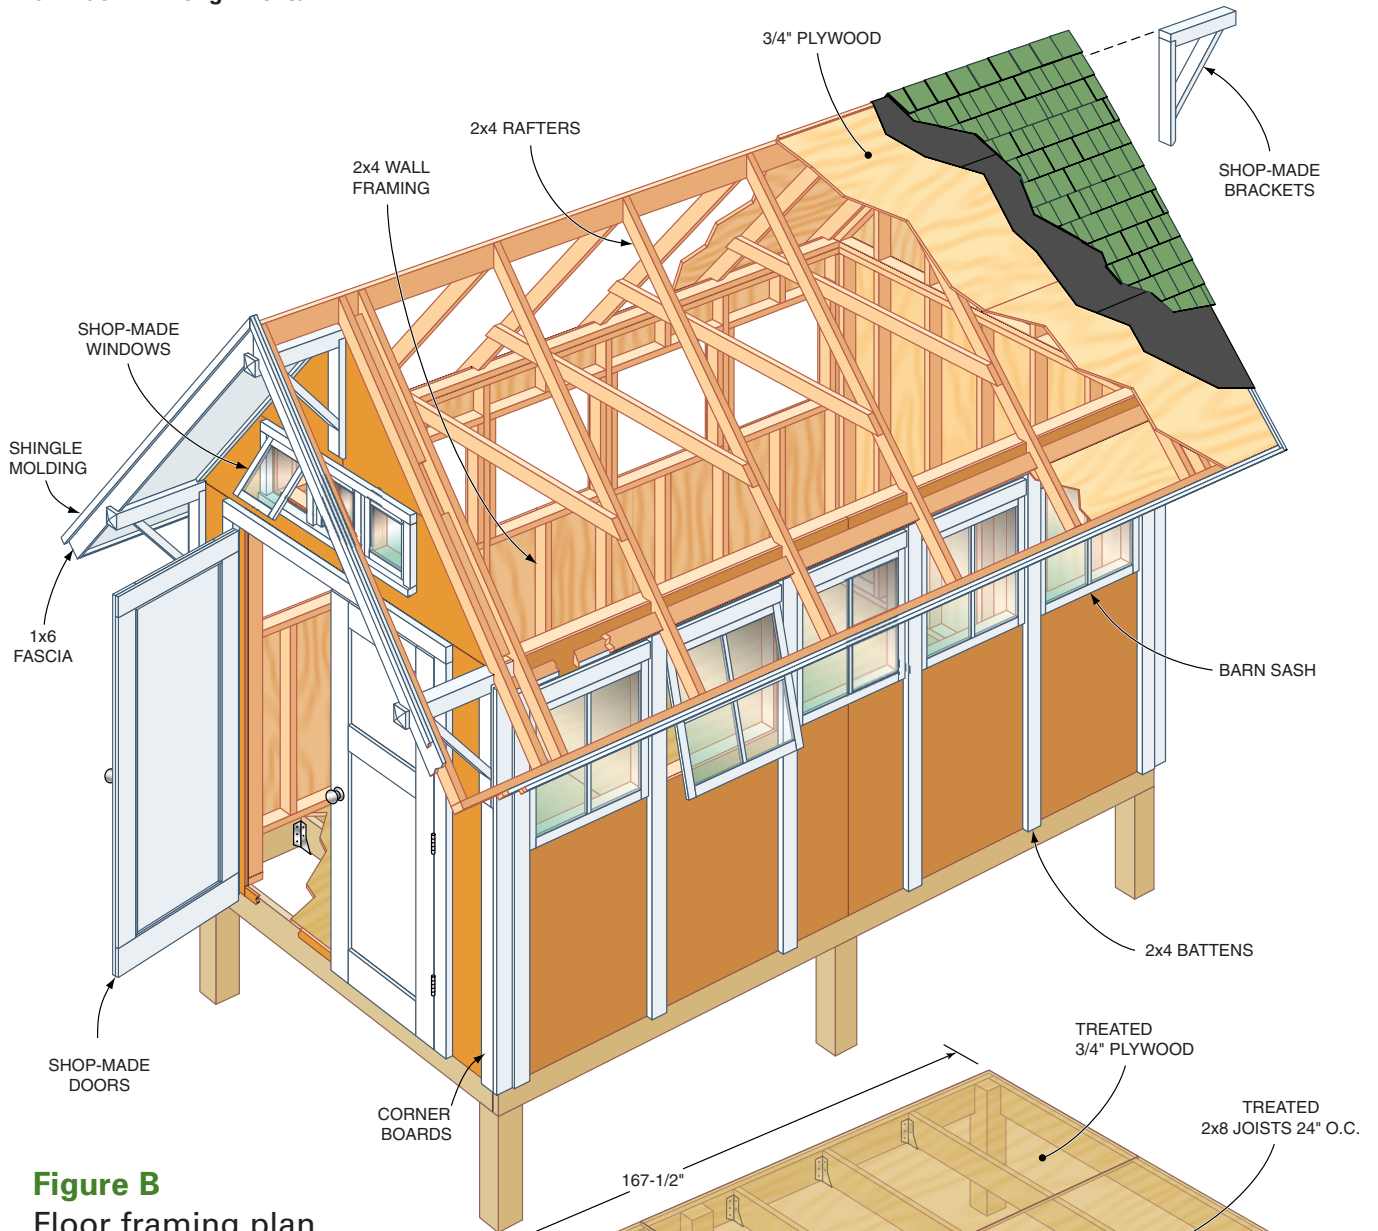

# Figure A Garden shed

8' wide x 14' long x 13' tall

# Figure B

Floor framing plan