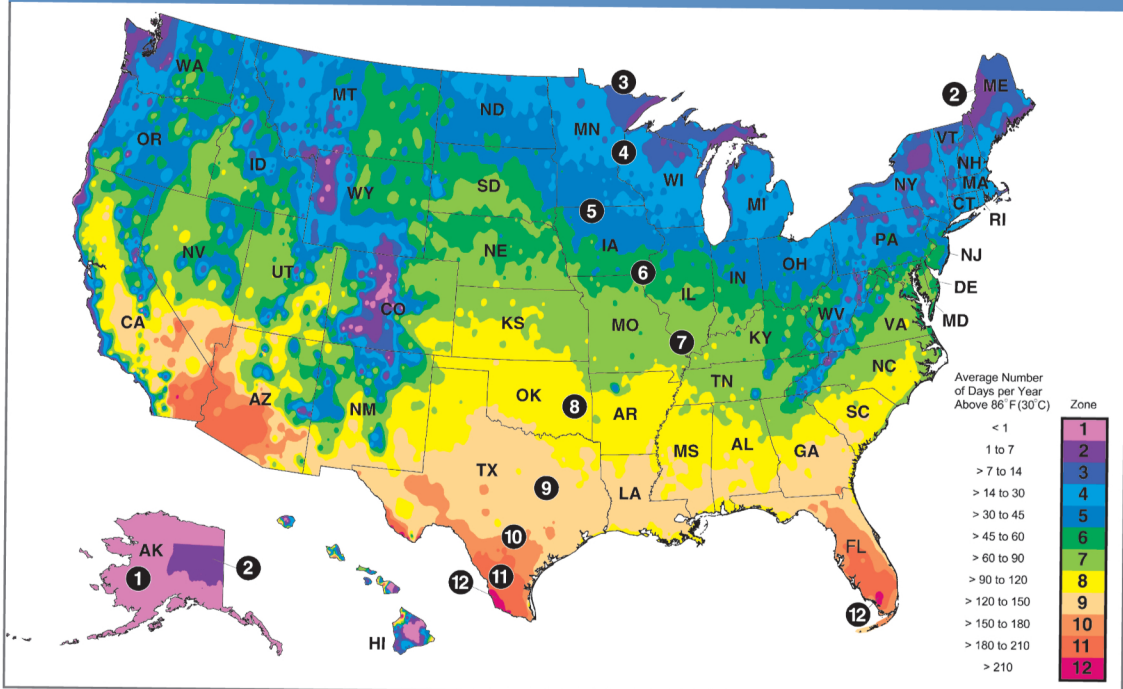

# what's my zone?

plant hardiness zone map

plant heat zone map

Maps courtesy of the American Horticultural Society. The zones featured in *Easy Container Gardens* should be treated as general guidelines when selecting plants for your garden. For more information on your specific region, visit [usna.usda.gov/Hardzone/ushzmap.html](http://usna.usda.gov/Hardzone/ushzmap.html).